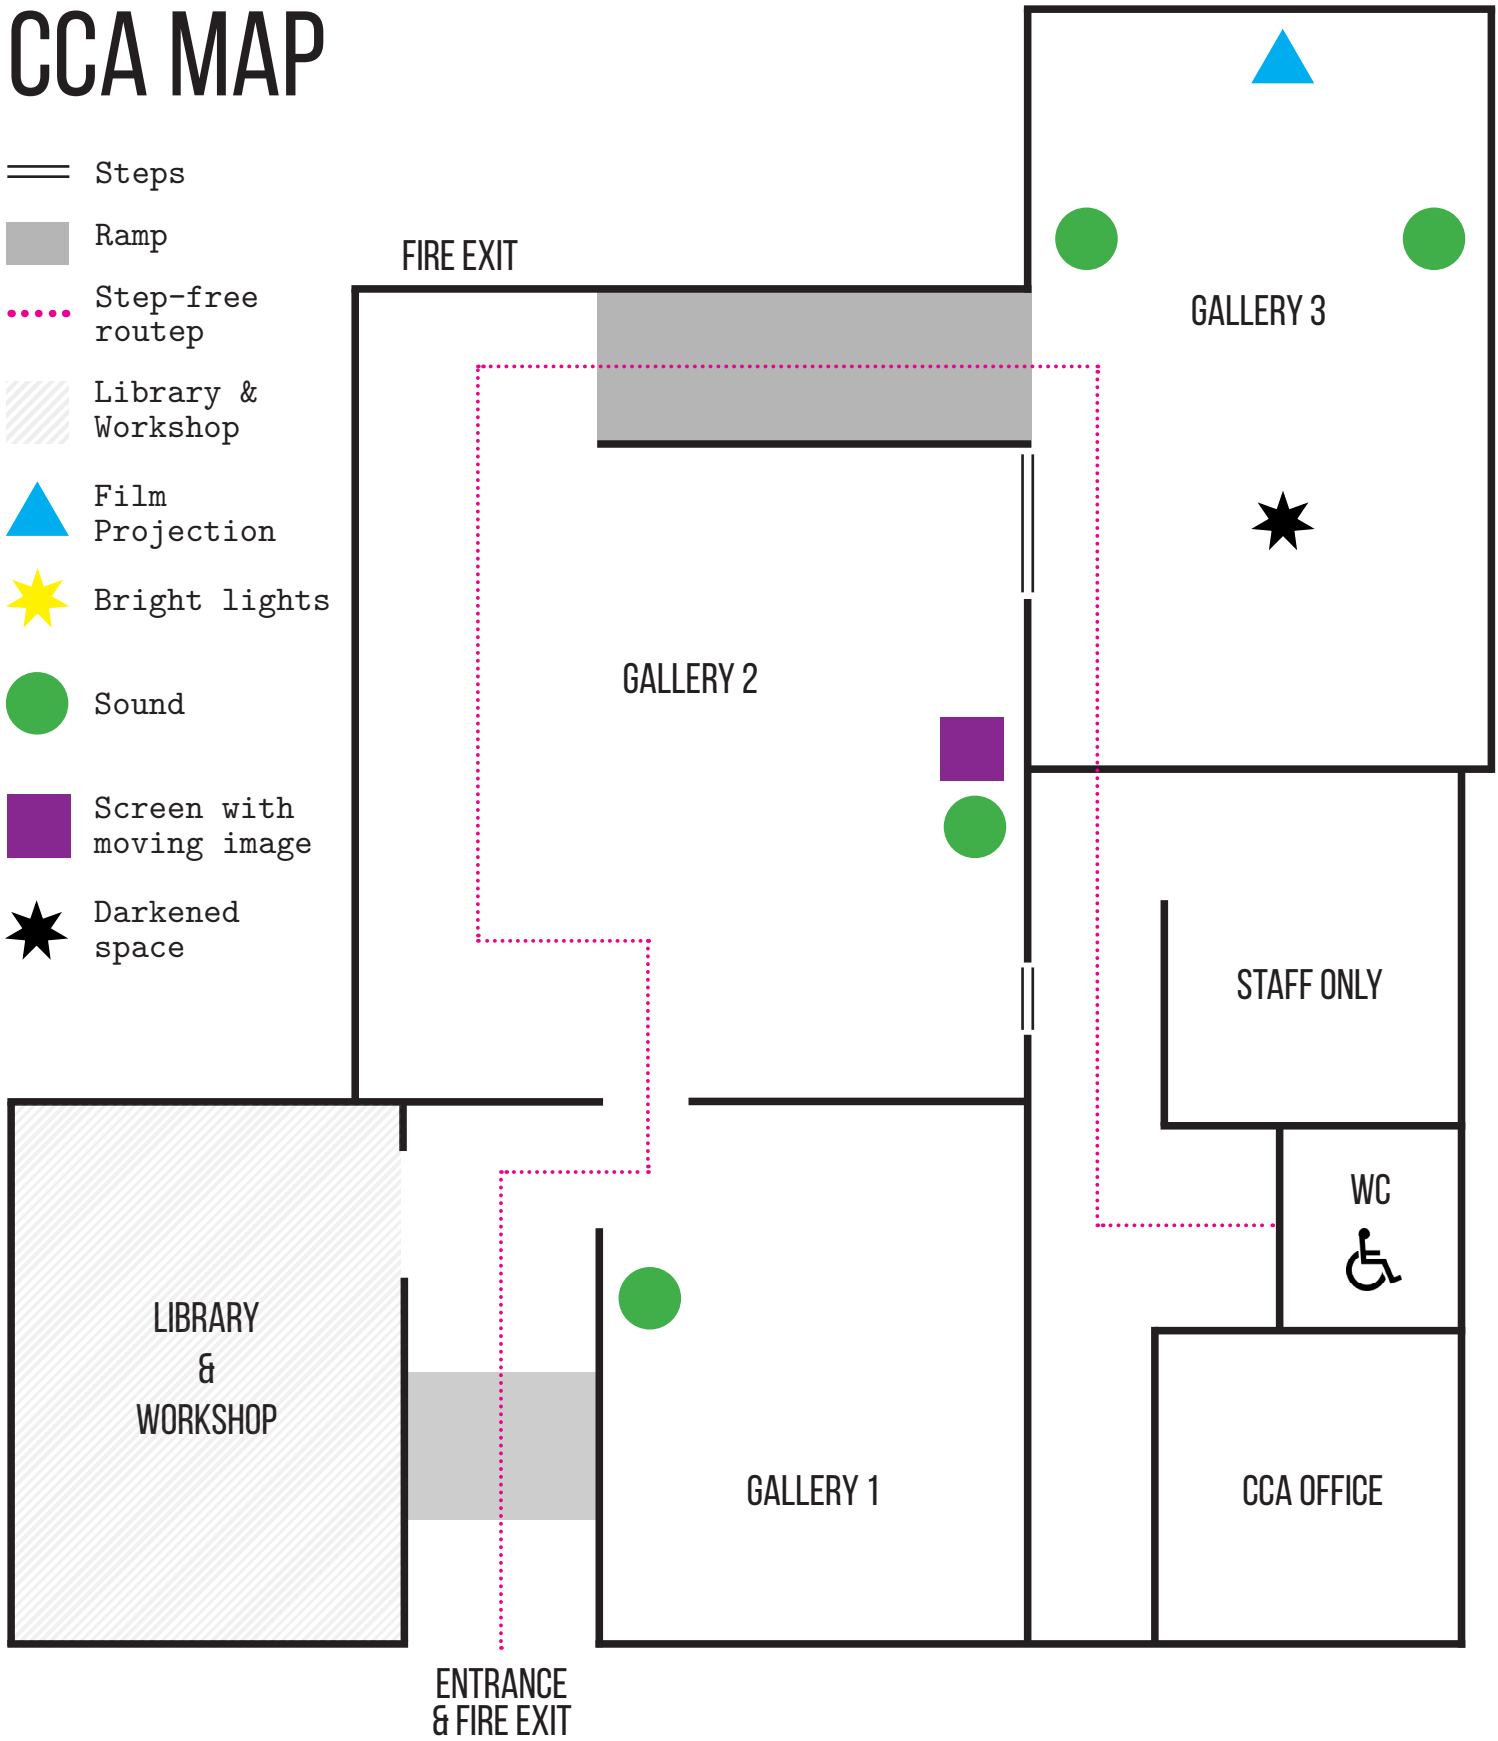

CCA MAP

-  Steps
-  Ramp
-  Step-free route
-  Library & Workshop
-  Film Projection
-  Bright lights
-  Sound
-  Screen with moving image
-  Darkened space

CENTRE FOR CONTEMPORARY ART DERRY~LONDONDERRY
 10-12 ARTILLERY STREET
 DERRY~LONDONDERRY
 NORTHERN IRELAND
 +44 (0) 28 71 37 35 38
 INFO@CCA-DERRY-LONDONDERRY.ORG
 WWW.CCA-DERRY-LONDONDERRY.ORG

-  Hearing support available*
 -  Assistance dogs welcome
 -  Level access
 -  Quiet Space available*
 -  Baby feeding Space available*
- * ask at CCA Office