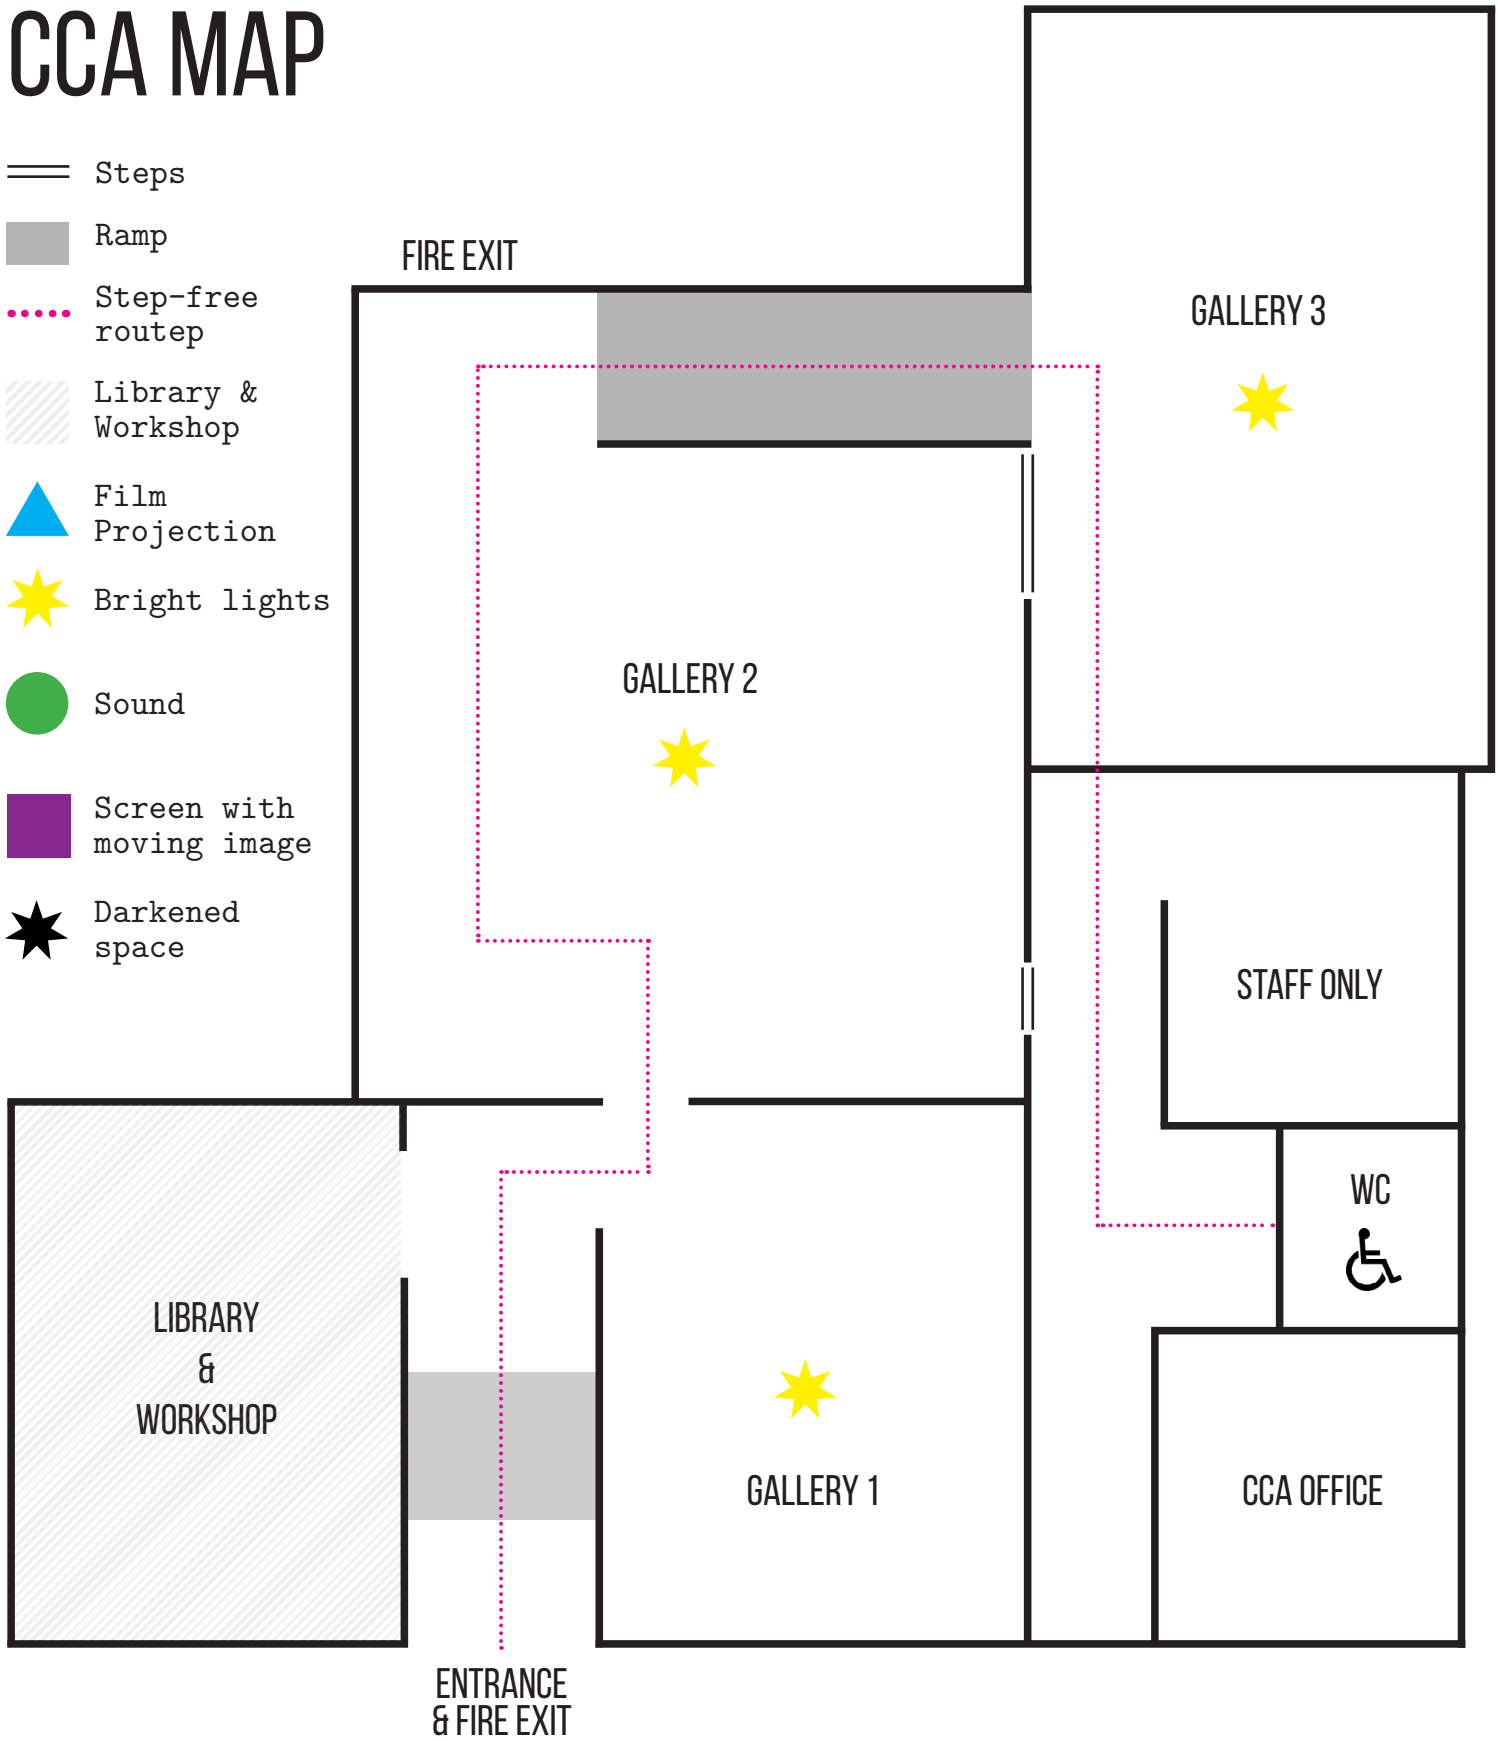

CCA MAP

-  Steps
-  Ramp
-  Step-free route
-  Library & Workshop
-  Film Projection
-  Bright lights
-  Sound
-  Screen with moving image
-  Darkened space

CENTRE FOR CONTEMPORARY ART DERRY~LONDONDERRY
 10-12 ARTILLERY STREET
 DERRY~LONDONDERRY
 NORTHERN IRELAND
 +44 (0) 28 71 37 35 38
 INFO@CCA-DERRY-LONDONDERRY.ORG
 WWW.CCA-DERRY-LONDONDERRY.ORG

-  Hearing support available*
 -  Assistance dogs welcome
 -  Level access
 -  Quiet Space available*
 -  Baby feeding Space available*
- * ask at CCA Office