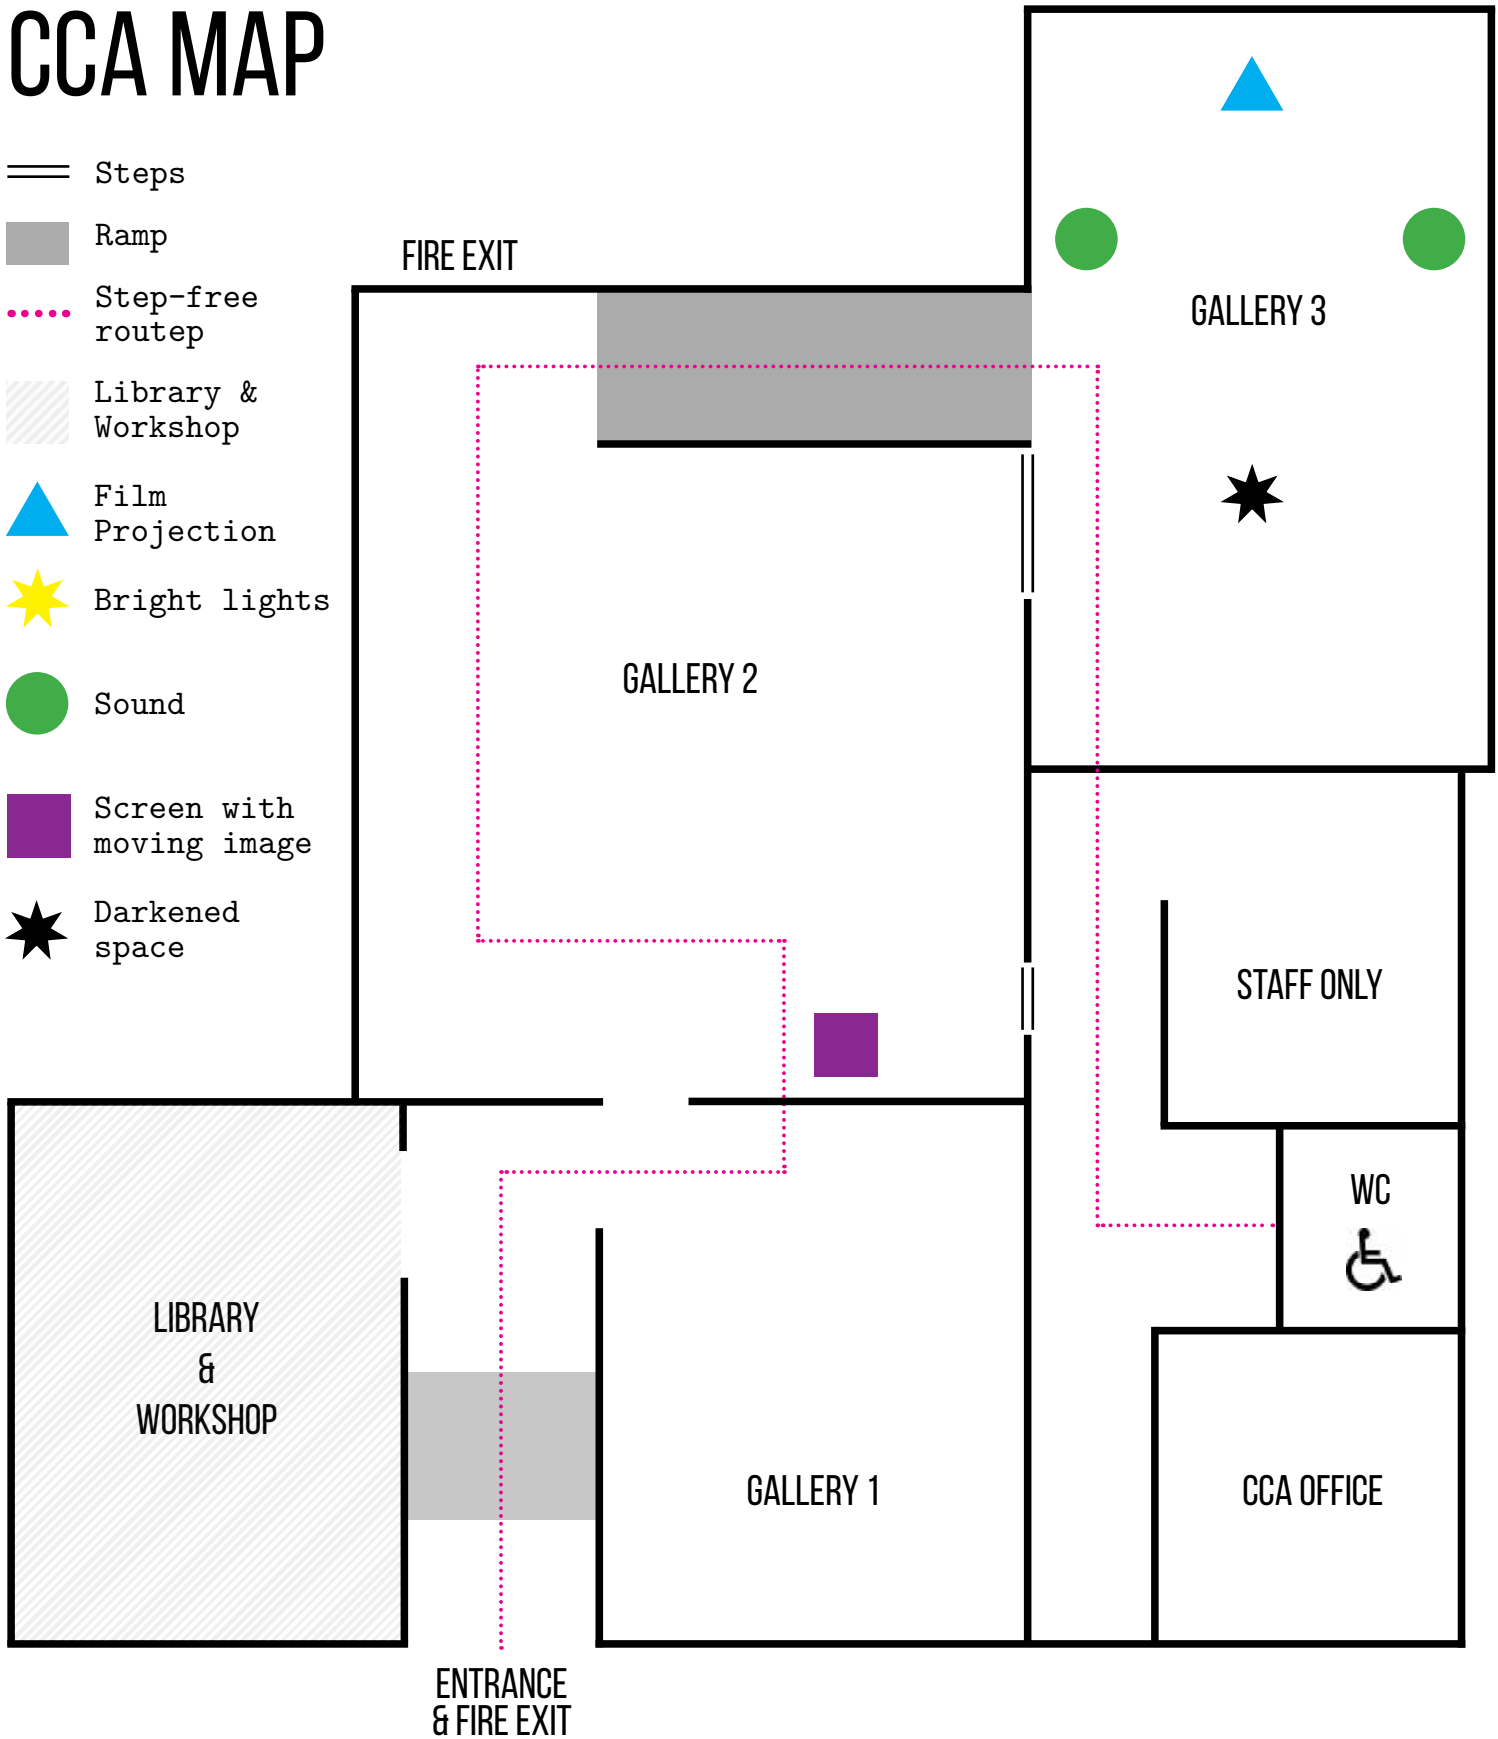

# CCA MAP

-  Steps
-  Ramp
-  Step-free route
-  Library & Workshop
-  Film Projection
-  Bright lights
-  Sound
-  Screen with moving image
-  Darkened space

CENTRE FOR CONTEMPORARY ART DERRY~LONDONDERRY  
 10-12 ARTILLERY STREET  
 DERRY~LONDONDERRY  
 NORTHERN IRELAND  
 +44 (0) 28 71 37 35 38  
 INFO@CCA-DERRY-LONDONDERRY.ORG  
 WWW.CCA-DERRY-LONDONDERRY.ORG

-  Hearing support available\*
  -  Assistance dogs welcome
  -  Level access
  -  Quiet Space available\*
  -  Baby feeding Space available\*
- \* ask at CCA Office