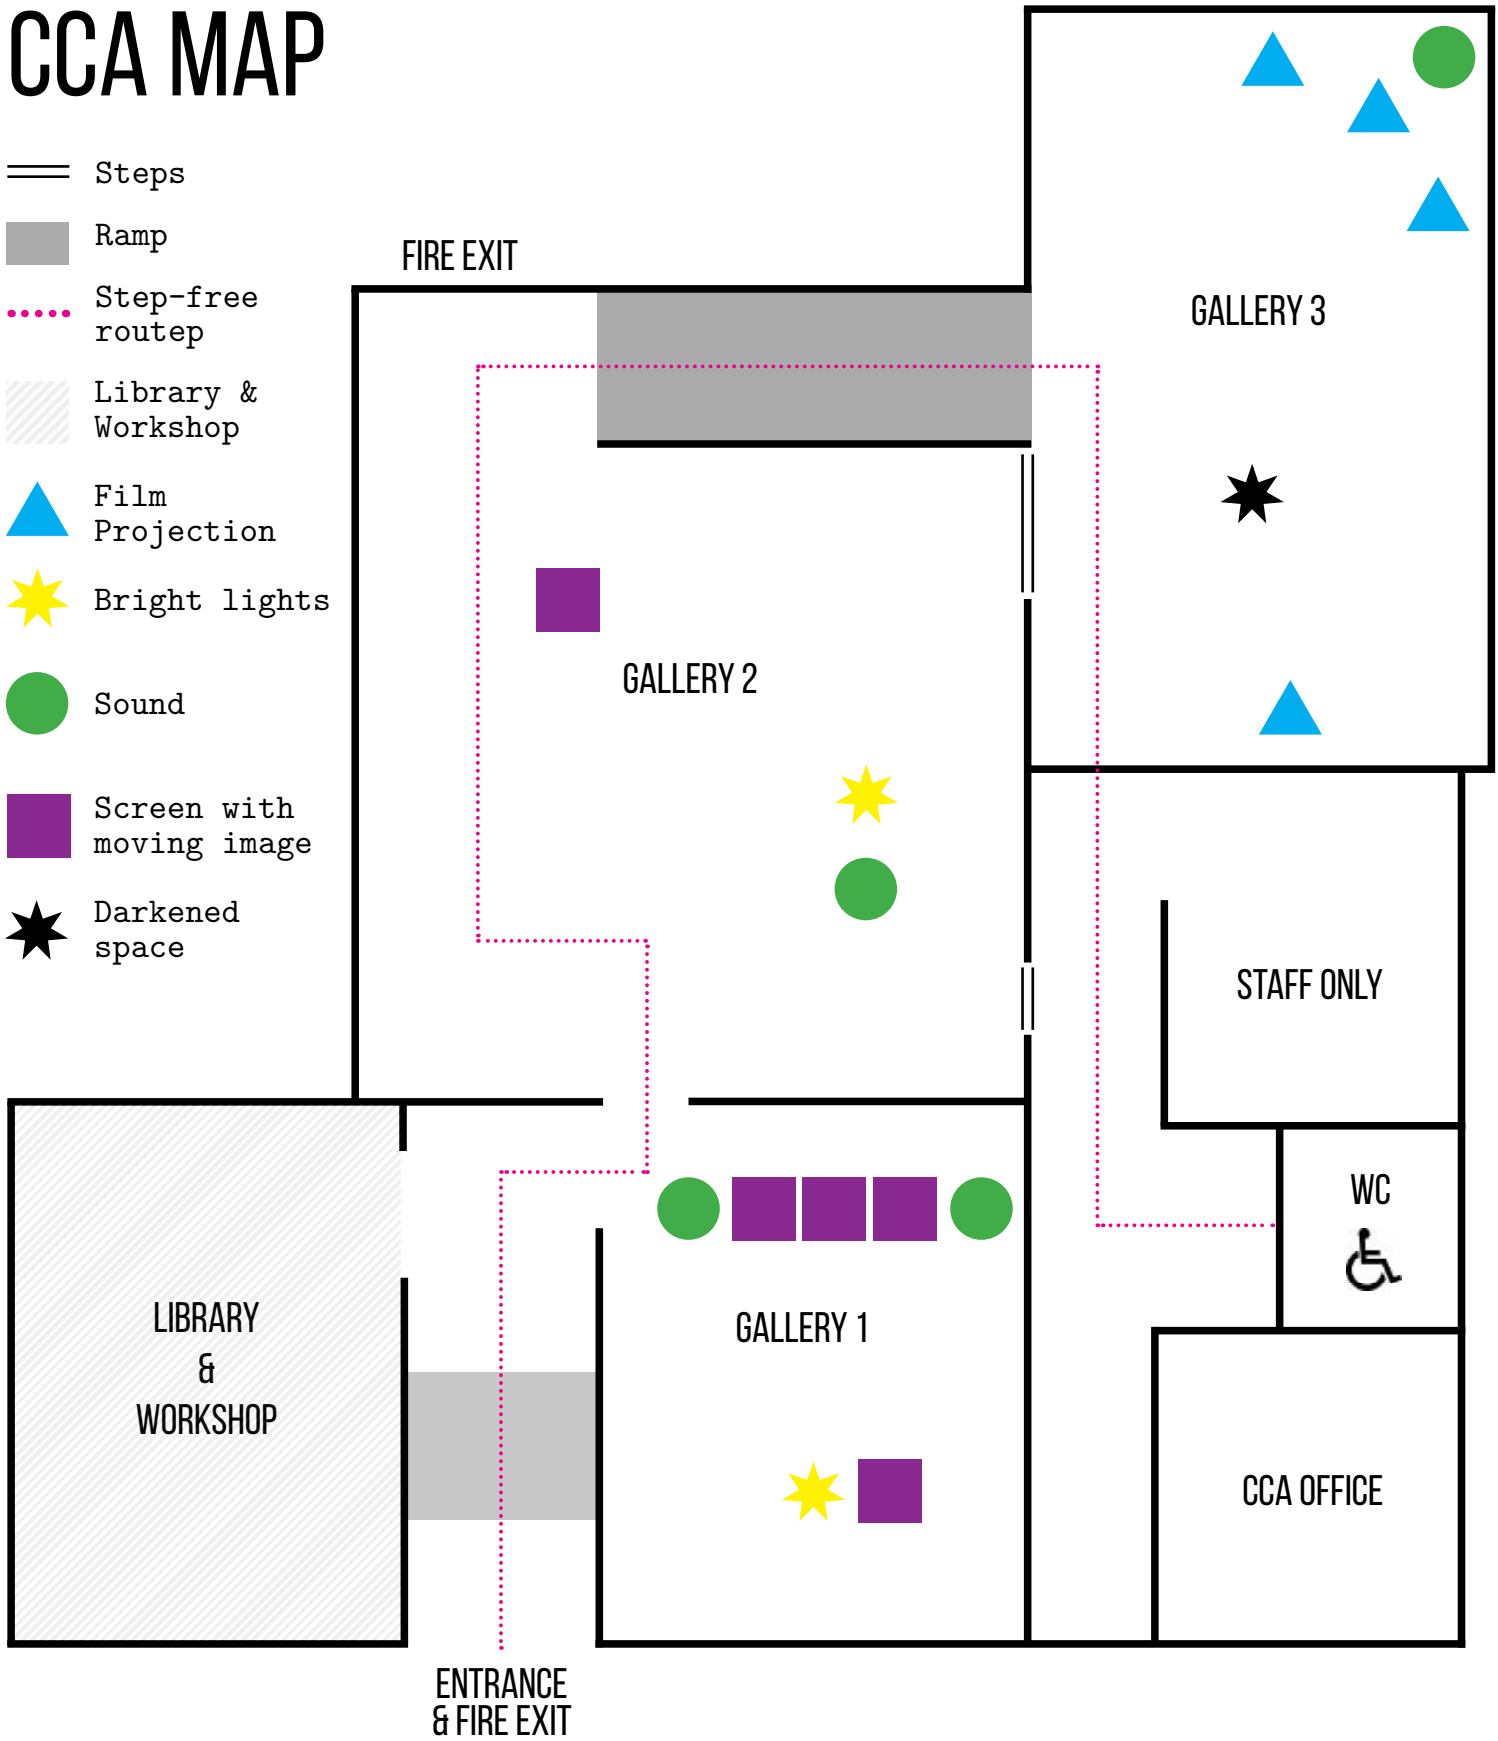

CCA MAP

-  Steps
-  Ramp
-  Step-free route
-  Library & Workshop
-  Film Projection
-  Bright lights
-  Sound
-  Screen with moving image
-  Darkened space

CENTRE FOR CONTEMPORARY ART DERRY~LONDONDERRY
 10-12 ARTILLERY STREET
 DERRY~LONDONDERRY
 NORTHERN IRELAND
 +44 (0) 28 71 37 35 38
 INFO@CCA-DERRY-LONDONDERRY.ORG
 WWW.CCA-DERRY-LONDONDERRY.ORG

-  Hearing support available*
 -  Assistance dogs welcome
 -  Level access
 -  Quiet Space available*
 -  Baby feeding Space available*
- * ask at CCA Office