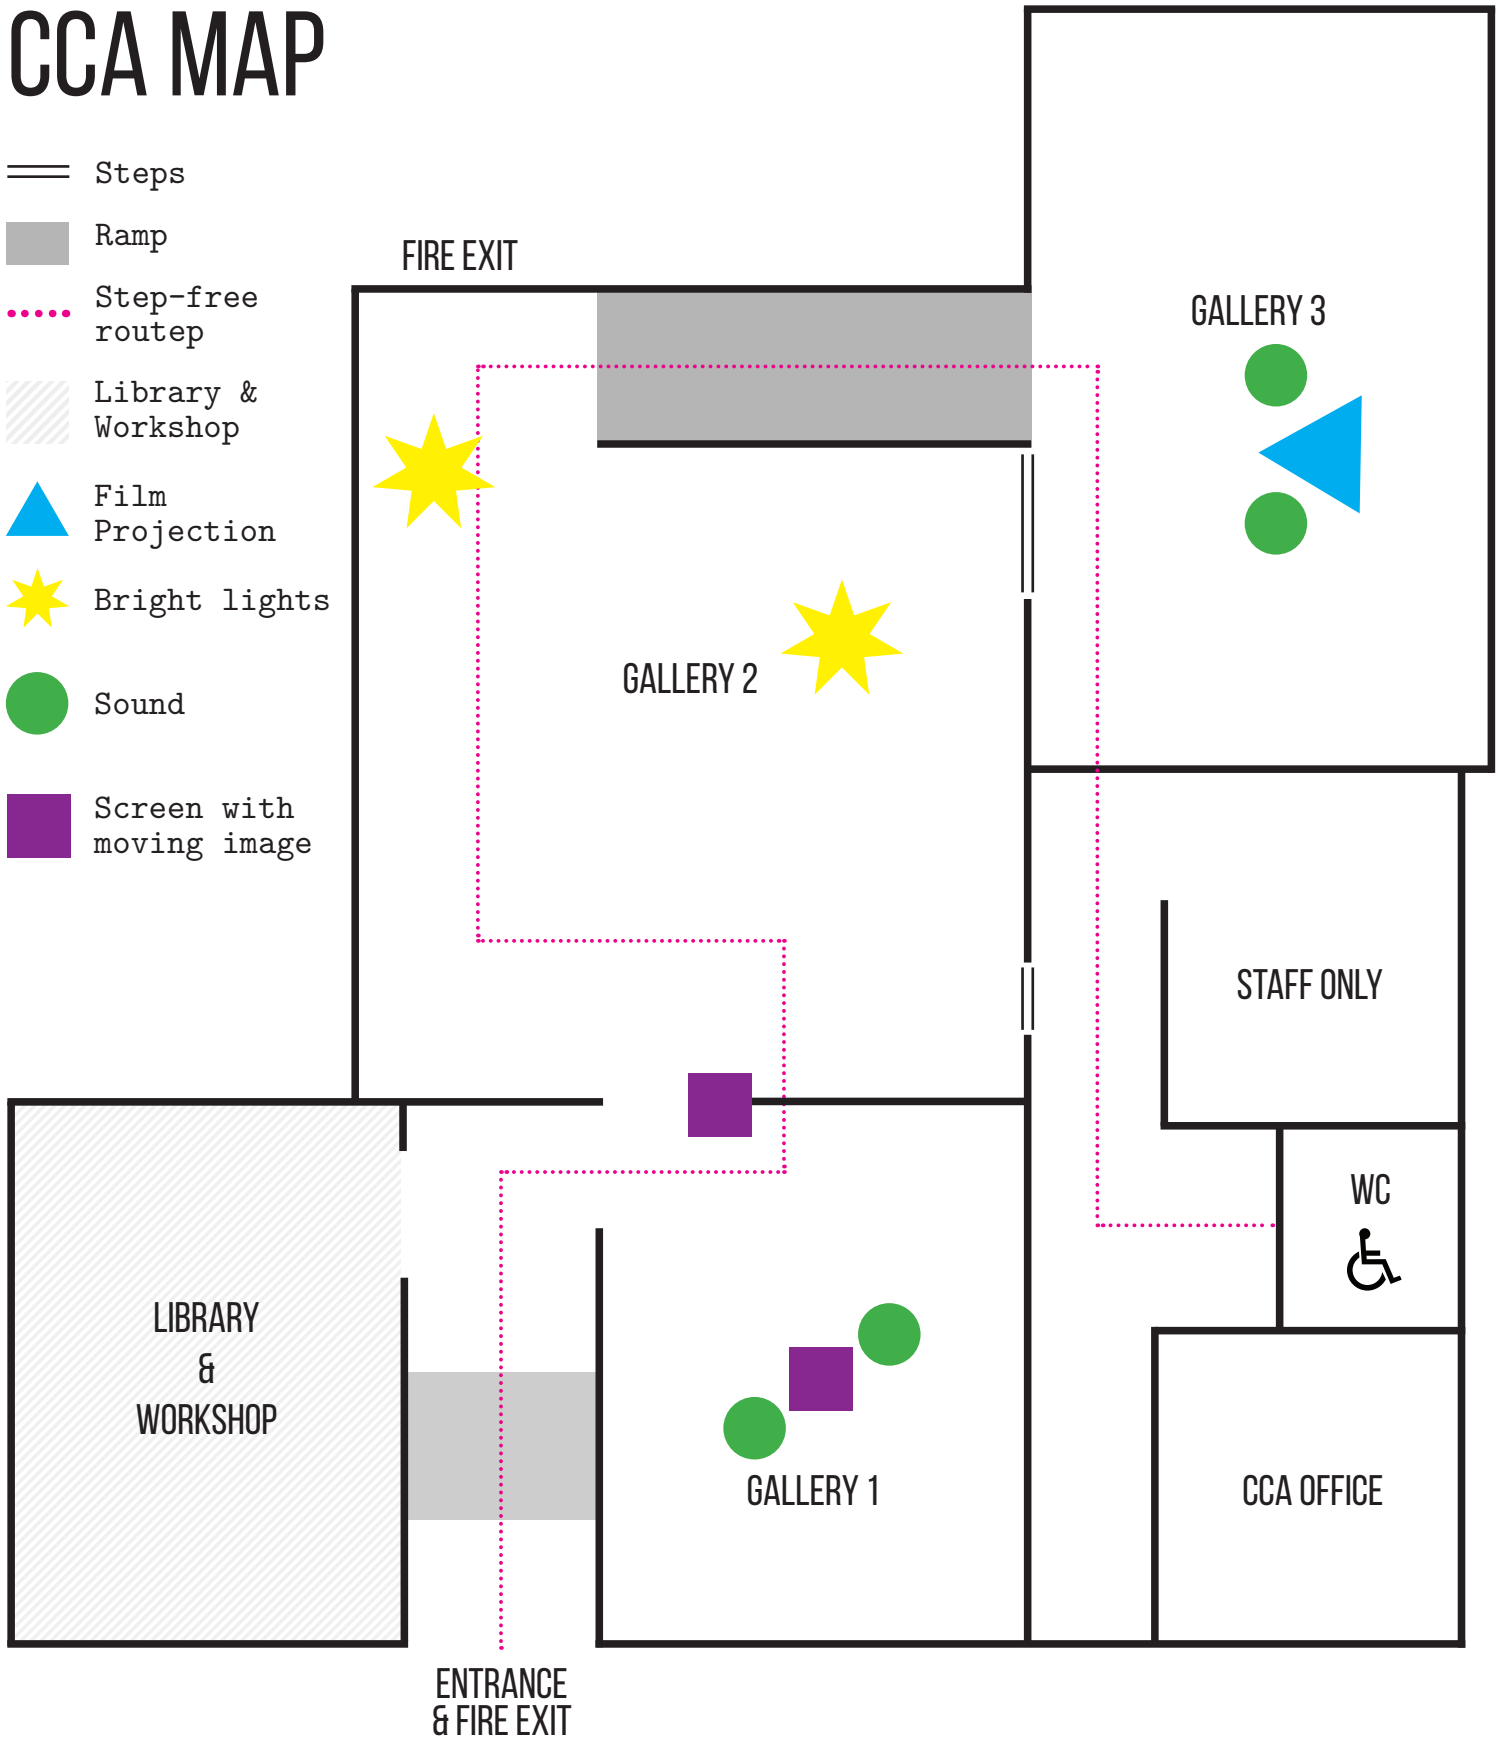

CCA MAP

-  Steps
-  Ramp
-  Step-free route
-  Library & Workshop
-  Film Projection
-  Bright lights
-  Sound
-  Screen with moving image

CENTRE FOR CONTEMPORARY ART DERRY~LONDONDERRY
 10-12 ARTILLERY STREET
 DERRY~LONDONDERRY
 NORTHERN IRELAND
 +44 (0) 28 71 37 35 38
 INFO@CCA-DERRY-LONDONDERRY.ORG
 WWW.CCA-DERRY-LONDONDERRY.ORG

-  Hearing support available*
 -  Assistance dogs welcome
 -  Level access
 -  Quiet Space available*
 -  Baby feeding Space available*
- * ask at CCA Office