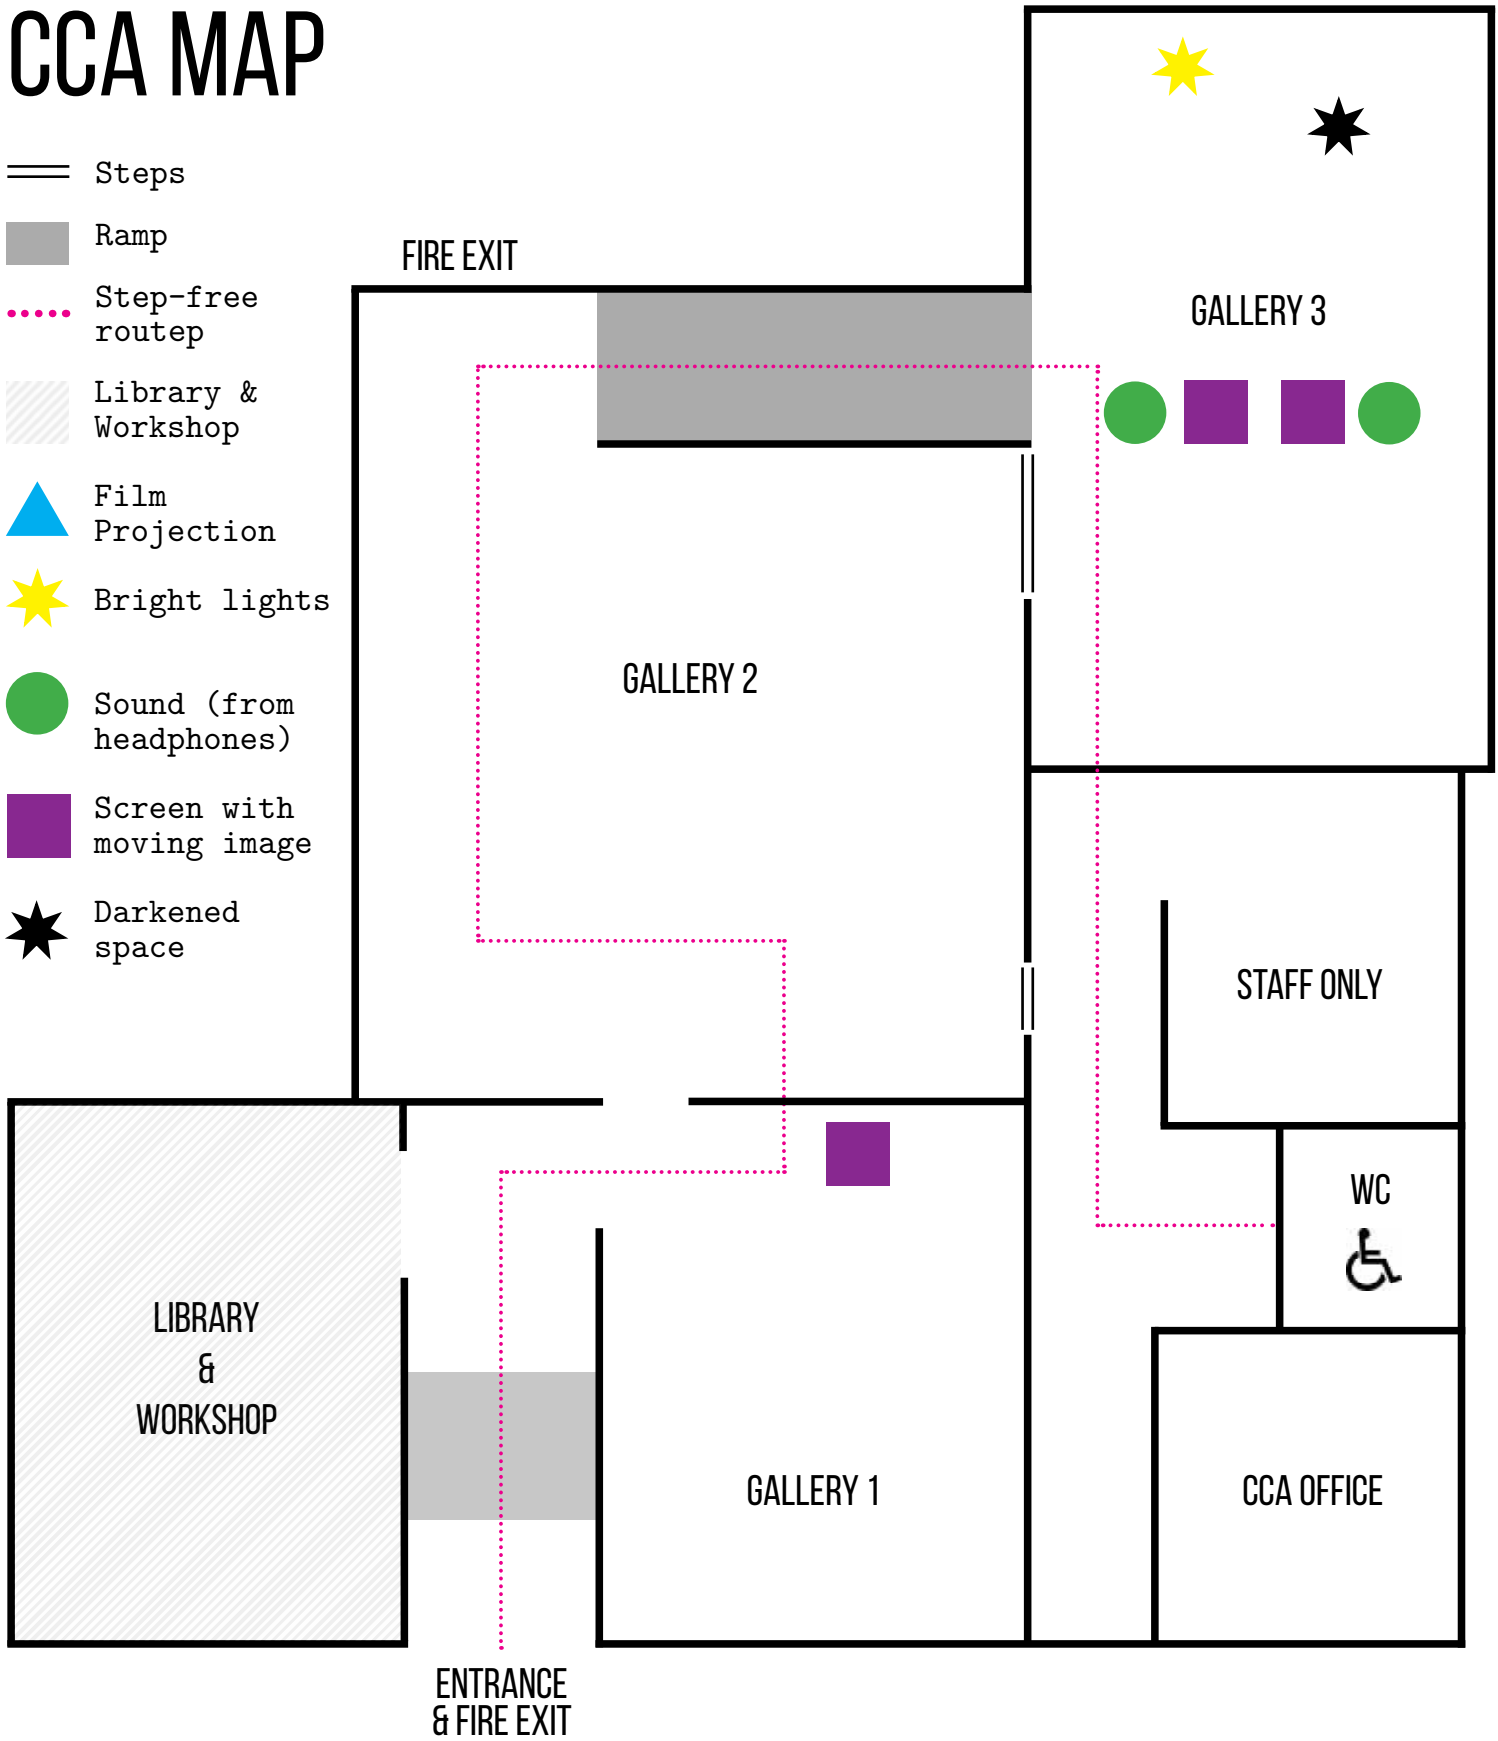

CCA MAP

-  Steps
-  Ramp
-  Step-free route
-  Library & Workshop
-  Film Projection
-  Bright lights
-  Sound (from headphones)
-  Screen with moving image
-  Darkened space

CENTRE FOR CONTEMPORARY ART DERRY~LONDONDERRY
 10-12 ARTILLERY STREET
 DERRY~LONDONDERRY
 NORTHERN IRELAND
 +44 (0) 28 71 37 35 38
 INFO@CCA-DERRY-LONDONDERRY.ORG
 WWW.CCA-DERRY-LONDONDERRY.ORG

-  Hearing support available*
 -  Assistance dogs welcome
 -  Level access
 -  Quiet Space available*
 -  Baby feeding Space available*
- * ask at CCA Office