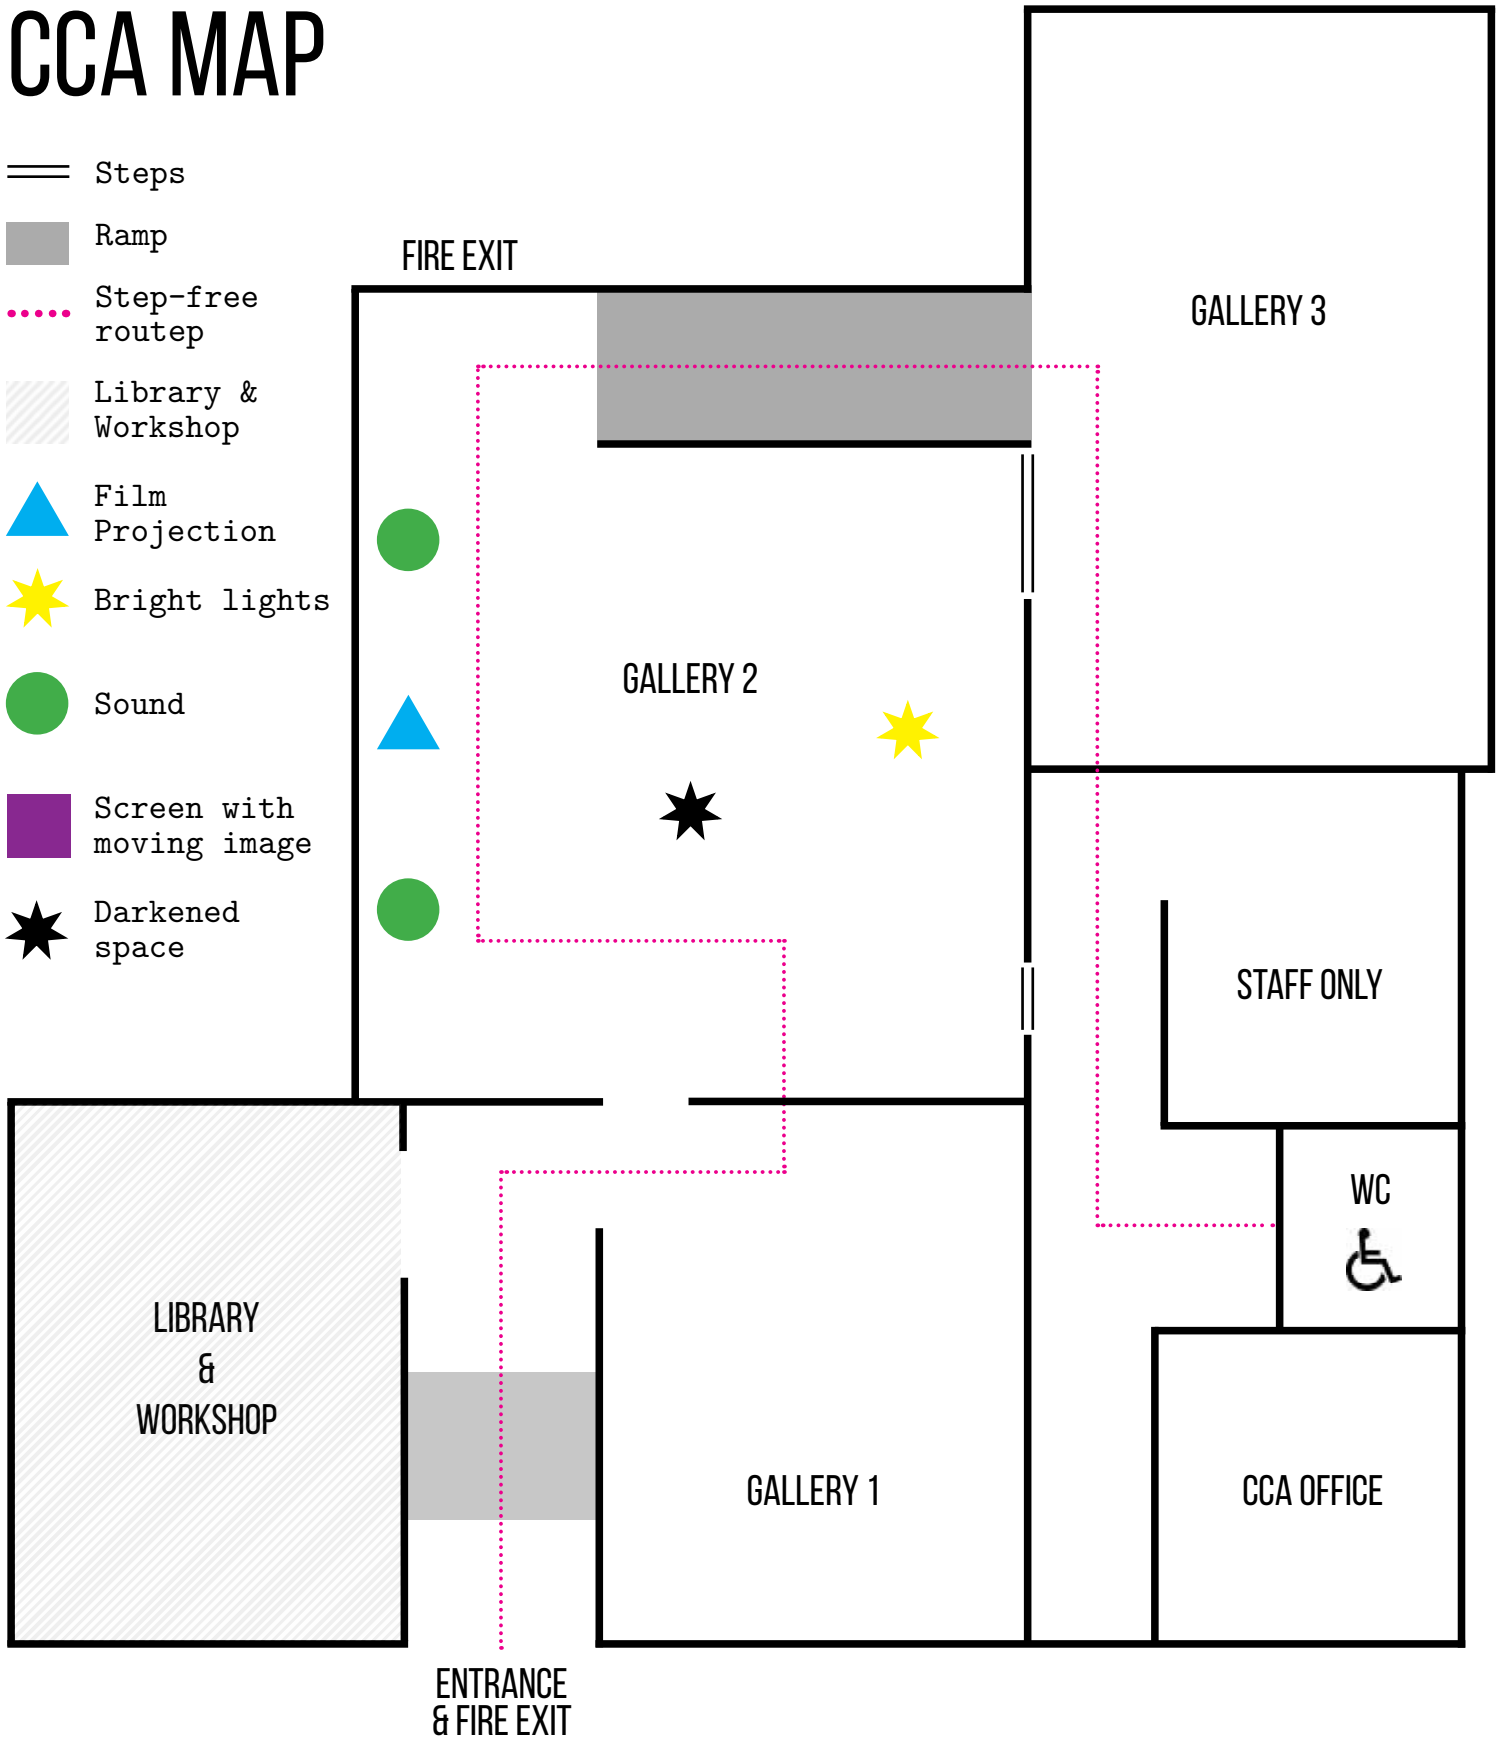

CCA MAP

-  Steps
-  Ramp
-  Step-free route
-  Library & Workshop
-  Film Projection
-  Bright lights
-  Sound
-  Screen with moving image
-  Darkened space

CENTRE FOR CONTEMPORARY ART DERRY~LONDONDERRY
 10-12 ARTILLERY STREET
 DERRY~LONDONDERRY
 NORTHERN IRELAND
 +44 (0) 28 71 37 35 38
 INFO@CCA-DERRY-LONDONDERRY.ORG
 WWW.CCA-DERRY-LONDONDERRY.ORG

-  Hearing support available*
 -  Assistance dogs welcome
 -  Level access
 -  Quiet Space available*
 -  Baby feeding Space available*
- * ask at CCA Office