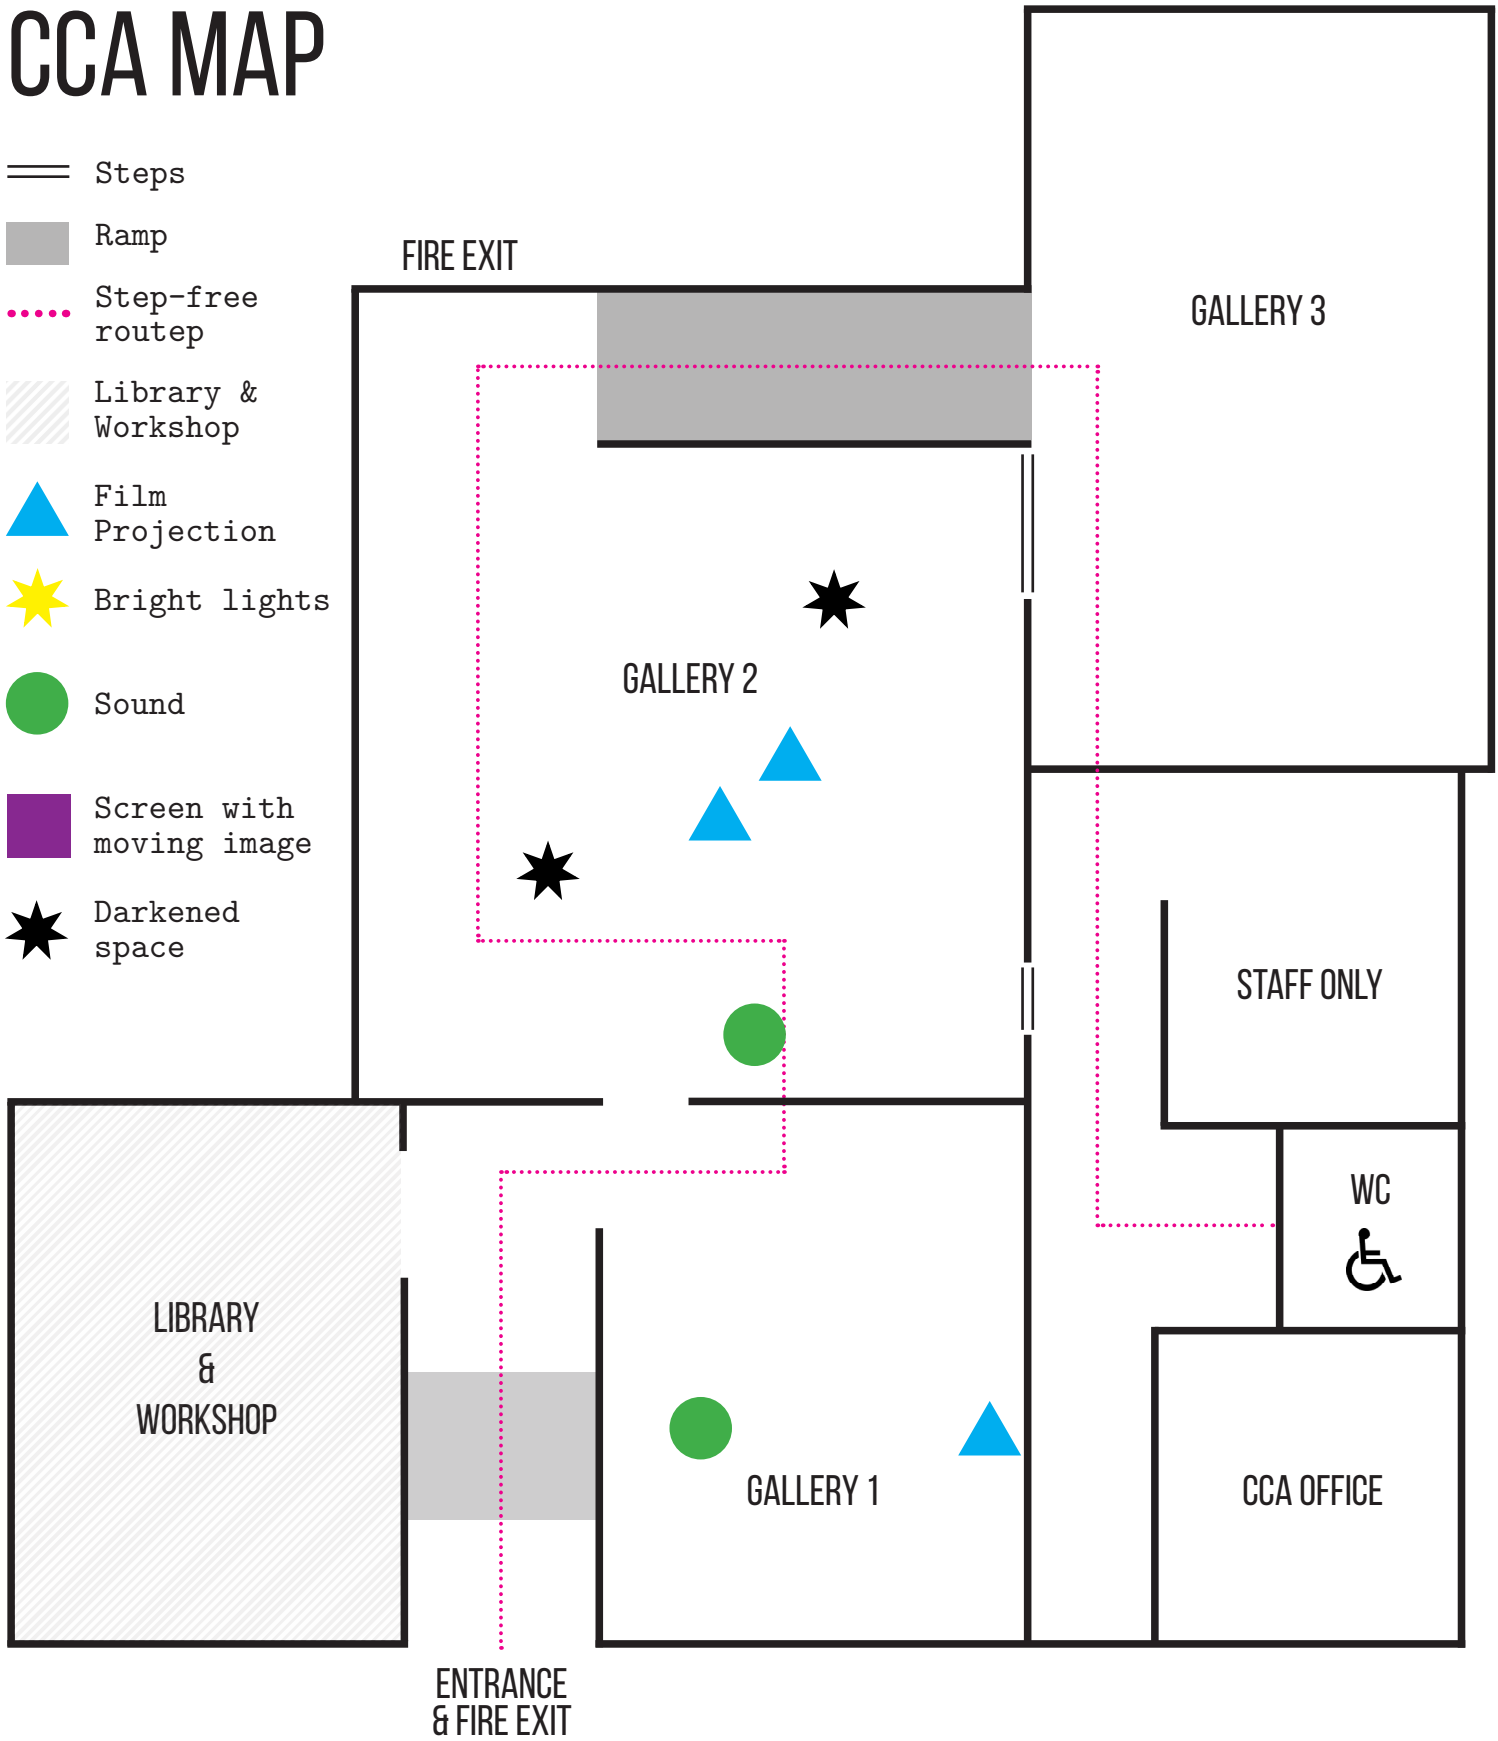

CCA MAP

-  Steps
-  Ramp
-  Step-free route
-  Library & Workshop
-  Film Projection
-  Bright lights
-  Sound
-  Screen with moving image
-  Darkened space

CENTRE FOR CONTEMPORARY ART DERRY~LONDONDERRY
 10-12 ARTILLERY STREET
 DERRY~LONDONDERRY
 NORTHERN IRELAND
 +44 (0) 28 71 37 35 38
 INFO@CCA-DERRY-LONDONDERRY.ORG
 WWW.CCA-DERRY-LONDONDERRY.ORG

-  Hearing support available*
 -  Assistance dogs welcome
 -  Level access
 -  Quiet Space available*
 -  Baby feeding Space available*
- * ask at CCA Office