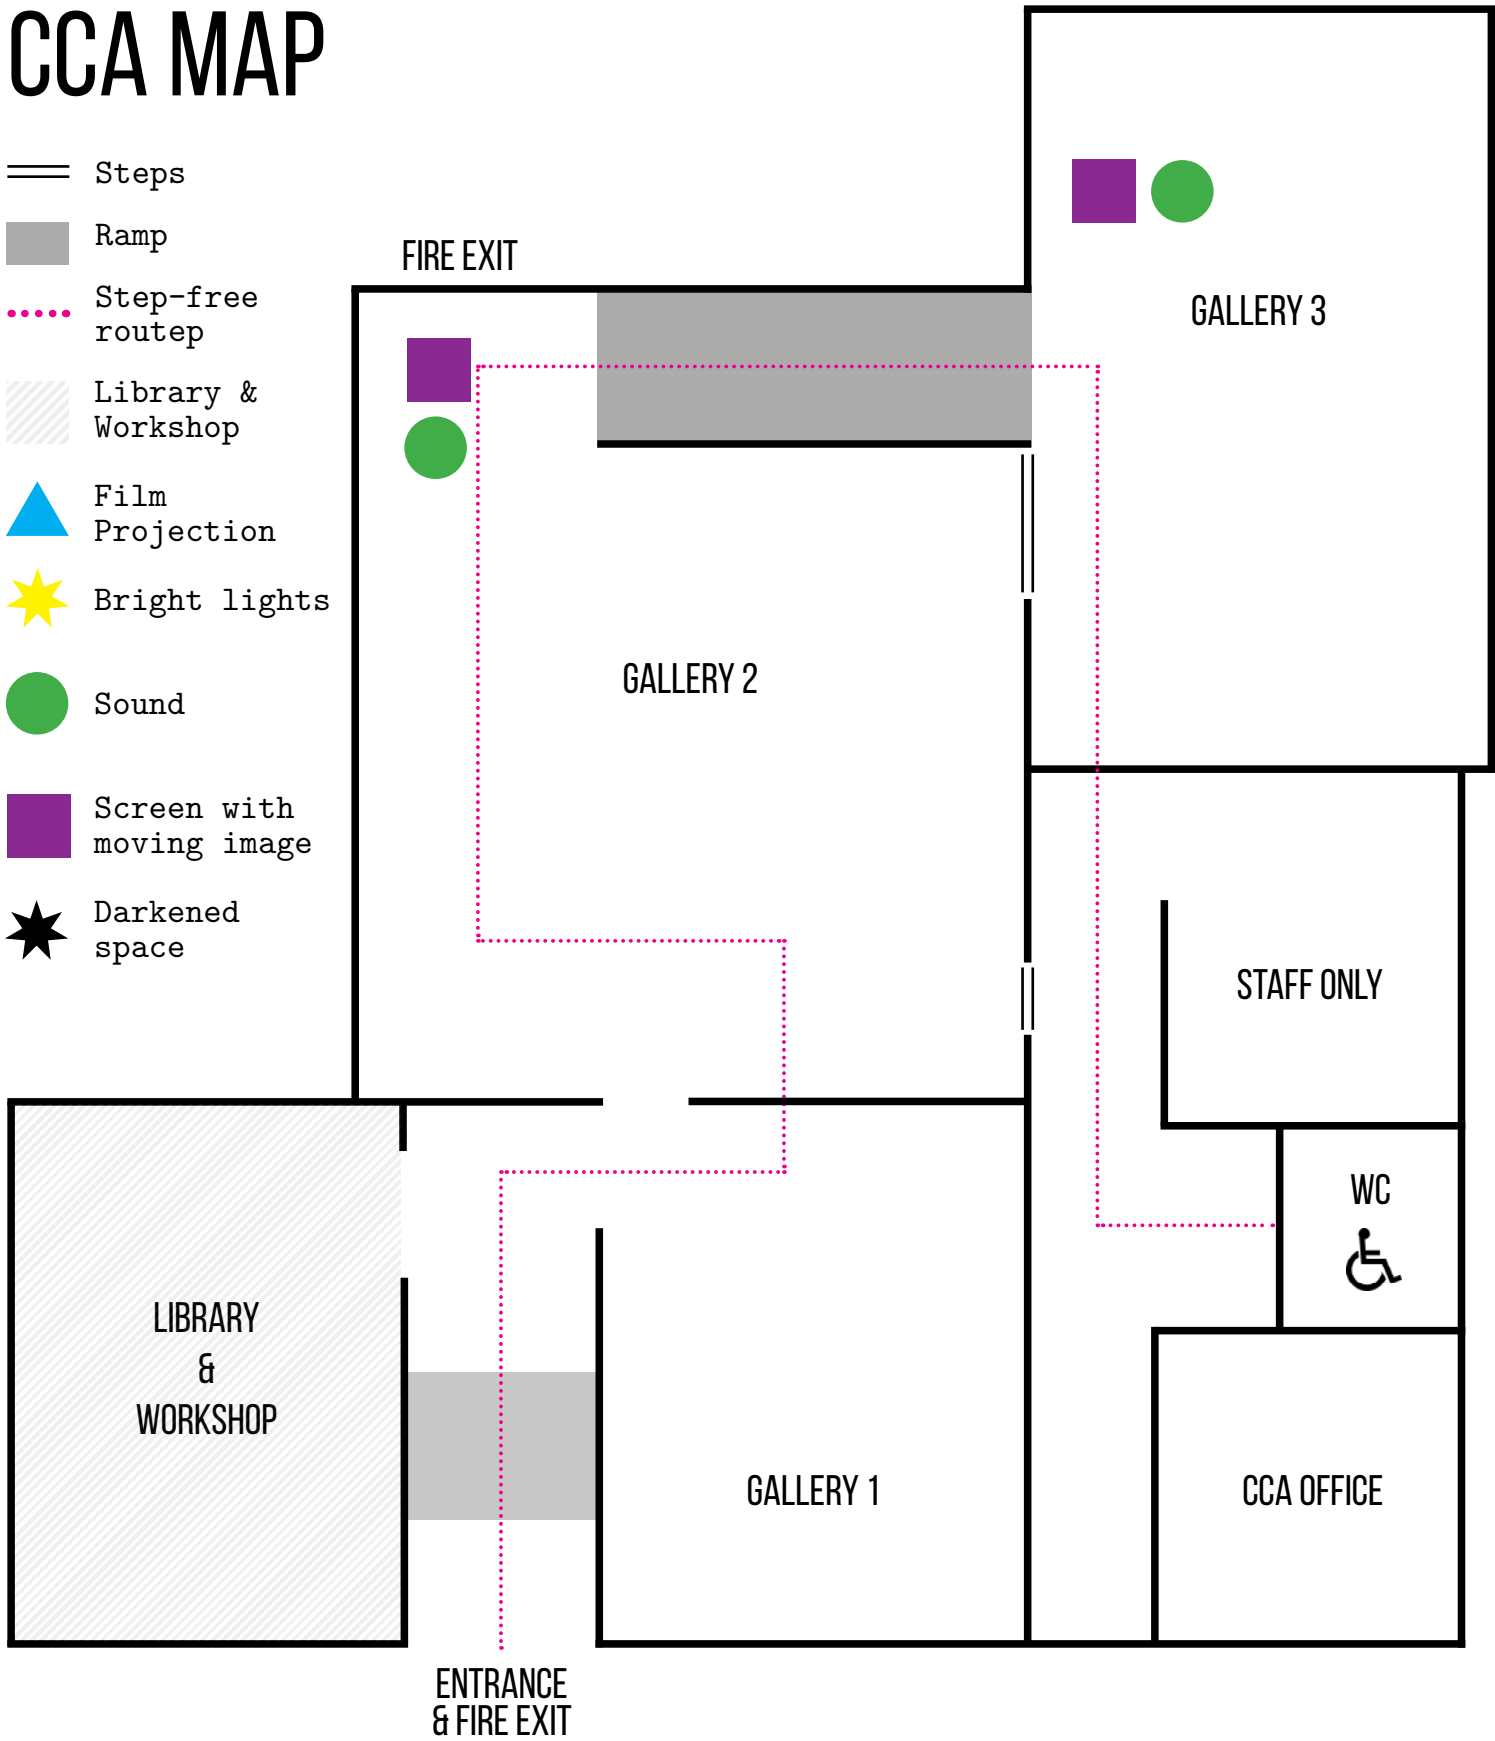

CCA MAP

-  Steps
-  Ramp
-  Step-free route
-  Library & Workshop
-  Film Projection
-  Bright lights
-  Sound
-  Screen with moving image
-  Darkened space

CENTRE FOR CONTEMPORARY ART DERRY~LONDONDERRY
 10-12 ARTILLERY STREET
 DERRY~LONDONDERRY
 NORTHERN IRELAND
 +44 (0) 28 71 37 35 38
 INFO@CCA-DERRY-LONDONDERRY.ORG
 WWW.CCA-DERRY-LONDONDERRY.ORG

-  Hearing support available*
 -  Assistance dogs welcome
 -  Level access
 -  Quiet Space available*
 -  Baby feeding Space available*
- * ask at CCA Office